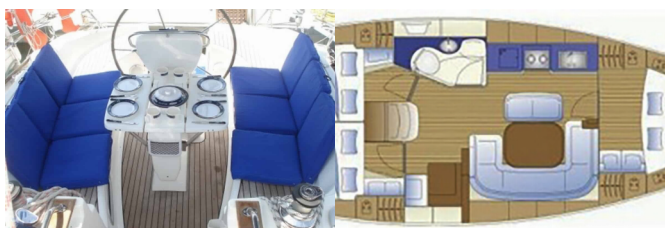

VEMSA D.O.O. • Ozka Ulica 7 • 2310 Slovenska Bistrica • Slovenia

Phone: +386 41 767 155

E-mail: booking@prima-sailing.com

Web: prima-sailing.com

Charter Base	Port Of Avdira, Greece
Yacht ID	9860
Charter Brand	Bavaria Yachtbau
Name	ECONOMY
Year	2005
Length	11.40 M
Cabins	3
Berths	6 + 2
Head/Shower	1

COMFORT: Cockpit cushions

DECK: Anchor, Bimini top, Cockpit table, Cockpit/stern, outside shower, Deck brush, Dinghy, Electric anchor windlass, Fenders, Folding cockpit table, Plastic bucket, Sprayhood, Swimming ladder

ENTERTAINMENT: Fusion radio, Outdoor speakers, USB

GALLEY: Hot water, Ice box, Kitchen utensils (Galley equipment, cutlery), Oven, Refrigerator, Stove

INTERIOR: Electric fans, Electric toilet, Inside shower

NAVIGATION: Autopilot, Bow thruster, Compass, GPS, GPS chart plotter, Logge/Lot/Speed, Nautical charts, Navigation (Nautical) charts and nautical guide , Navigation set, Wind instrument/Anemometer

SAFETY: Black Water Tank, Fire extinguisher , First aid kit , Flashlight, Safety equipment, Set of tools , VHF radio

YACHT ELECTRICS: 220V socket, Heating, Inverter, Solar panels, USB sockets