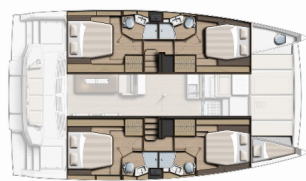

Charter Base	Marina Mandalina, Croatia
Yacht ID	9706
Charter Brand	Catana
Name	Mela
Year	2024
Length	13.50 M
Cabins	4 + 1
Berths	8 + 1
Head/Shower	4 + 1

COMFORT: Bed linen

DECK: Bathing platform, Cockpit table, Cockpit/stern, outside shower, Grill/Barbecue/Plancha