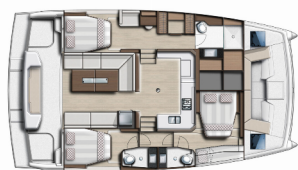

Charter Base	Marina Mandalina, Croatia
Yacht ID	9703
Charter Brand	Catana
Name	Warm Breeze
Year	2024
Length	12.31 M
Cabins	3
Berths	6 + 2
Head/Shower	3

COMFORT: Bed linen

DECK: Bathing platform, Bimini top, Cockpit table, Cockpit/stern, outside shower, Grill/Barbecue/Plancha

SAFETY: Distress flare box, Life belts (Safety harness), Life jackets

SAILS: Electric primary winch

YACHT ELECTRICS: Air Conditioning, Generator, Inverter, Solar panels

AVAILABILITY & PRICES

Bali Catspace OW Warm Breeze (2024)