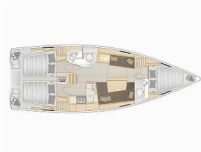

HANSE 388

Beatrice (2024)

PRIMA SAILING
charter agency

VEMSA D.O.O. • Ozka Ulica 7 • 2310 Slovenska Bistrica • Slovenia

Phone: +386 41 767 155

E-mail: booking@prima-sailing.com

Web: prima-sailing.com

Charter Base	Marina Betina, Croatia
Yacht ID	9660
Charter Brand	Hanse Yachts
Name	Beatrice
Year	2024
Length	11.40 M
Cabins	3
Berths	6 + 2
Head/Shower	2

DECK: Bimini top, Cockpit table, Cockpit/stern, outside shower, Electric anchor windlass, Sprayhood, Teak cockpit

ENTERTAINMENT: Outdoor speakers, Radio, USB, Bluetooth

GALLEY: Freezer, Hot water, Refrigerator

INTERIOR: Convertible table in salon

NAVIGATION: Autopilot, Bow thruster, GPS, GPS chart plotter - cockpit, Tridata, Wind instrument/Anemometer, Windex

SAFETY: Black Water Tank, VHF radio

SAILS: Gennaker, Lazy bag