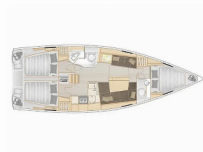

HANSE 388

Beatrice (2024)

PRIMA SAILING
charter agency

VEMSA D.O.O. • Ozka Ulica 7 • 2310 Slovenska Bistrica • Slovenia

Phone: +386 41 767 155

E-mail: booking@prima-sailing.com

Web: prima-sailing.com

Charter Base	Marina Betina, Croatia
Yacht ID	9660
Charter Brand	Hanse Yachts
Name	Beatrice
Year	2024
Length	11.40 M
Cabins	3
Berths	6 + 2
Head/Shower	2

DECK: Bimini top, Cockpit table, Cockpit/stern, outside shower, Electric anchor windlass, Sprayhood, Teak cockpit

ENTERTAINMENT: Outdoor speakers, Radio, USB, Bluetooth

GALLEY: Freezer, Hot water, Refrigerator

INTERIOR: Convertible table in salon

NAVIGATION: Autopilot, Bow thruster, GPS, GPS chart plotter - cockpit, Tridata, Wind instrument/Anemometer, Windex

SAFETY: Black Water Tank, VHF radio

SAILS: Gennaker, Lazy bag