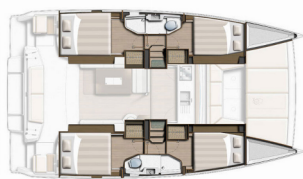

BALI CATSMART

Enfant Terrible (2024)

PRIMA SAILING

charter agency

VEMSA D.O.O. • Ozka Ulica 7 • 2310 Slovenska Bistrica • Slovenia

Phone: +386 41 767 155

E-mail: booking@prima-sailing.com

Web: prima-sailing.com

Charter Base	ACI Marina Dubrovnik, Croatia
Yacht ID	9586
Charter Brand	Catana
Name	Enfant Terrible
Year	2024
Length	12.08 M
Cabins	4
Berths	8 + 2
Head/Shower	2

COMFORT: Bed linen

DECK: Bathing platform, Bimini top, Cockpit table, Cockpit/stern, outside shower, Dinghy

ENTERTAINMENT: Outdoor speakers, Radio CD mp3 player

GALLEY: Freezer, Hot water, Kitchen utensils (Galley equipment, cutlery), Refrigerator, Stove

NAVIGATION: Autopilot, GPS chart plotter - cockpit, Nautical charts, Pilot book, Tridata

SAFETY: VHF radio

SAILS: Electric halyard winch

YACHT ELECTRICS: Battery charger , Inverter, Solar panels