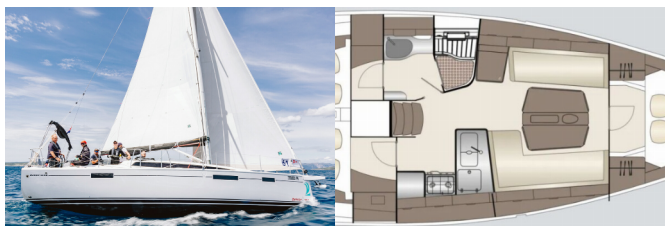

Charter Base	Marina Punat (Krk), Croatia
Yacht ID	9570
Charter Brand	Dehler
Name	Jenny
Year	2024
Length	12.07 M
Cabins	3
Berths	6 + 1
Head/Shower	1

COMFORT: Bed linen

DECK: Anchor chain counter, Bathing platform, Cockpit table, Cockpit/stern, outside shower, Electric anchor windlass, Sprayhood