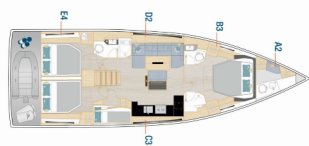

Charter Base	Yachtclub Seget (Marina Baotić), Croatia
Yacht ID	9419
Charter Brand	Hanse Yachts
Name	Alma - OW
Year	2024
Length	15.97 M
Cabins	4 + 1
Berths	8 + 2 + 1
Head/Shower	2 + 1

COMFORT: Bed linen, Cockpit cushions

DECK: Bathing platform, Bimini top, Cockpit fridge, Cockpit table, Cockpit/stern, outside shower, Dinghy, Grill/Barbecue/Plancha, Smart tender system, Sprayhood, Teak cockpit, Teak deck

ENTERTAINMENT: Outdoor speakers, Radio CD player, TV, Wet bar