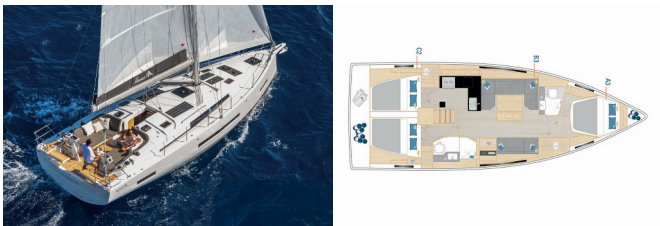

HANSE 410

Bela (2024)

PRIMA SAILING
charter agency

VEMSA D.O.O. • Ozka Ulica 7 • 2310 Slovenska Bistrica • Slovenia

Phone: +386 41 767 155

E-mail: booking@prima-sailing.com

Web: prima-sailing.com

Charter Base	Marina Kornati, Croatia
Yacht ID	9417
Charter Brand	Hanse Yachts
Name	Bela
Year	2024
Length	12.55 M
Cabins	3
Berths	6 + 2
Head/Shower	2

COMFORT: Bed linen, Cockpit cushions

DECK: Bathing platform, Bimini top, Cockpit table, Cockpit/stern, outside shower, Dinghy, Sprayhood, Teak cockpit

ENTERTAINMENT: Outdoor speakers, Radio CD player

GALLEY: Additional fridge, Freezer, Hot water, Kitchen utensils (Galley equipment, cutlery), Oven, Refrigerator, Stove

NAVIGATION: Autopilot, Bow thruster, GPS chart plotter - cockpit, Nautical charts, Pilot book, Tridata

SAFETY: VHF radio

YACHT ELECTRICS: Battery charger , Inverter