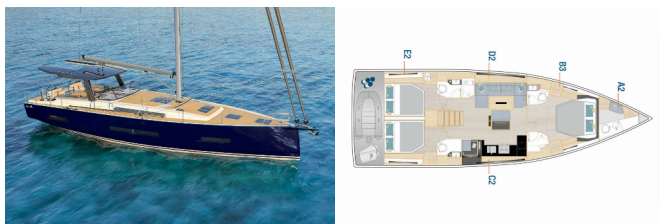

Web: [prima-sailing.com](http://prima-sailing.com)

<b>Charter Base</b>	Marina Mandalina, Croatia
<b>Yacht ID</b>	9414
<b>Charter Brand</b>	Hanse Yachts
<b>Name</b>	Ocean Phoenix - OW
<b>Year</b>	2024
<b>Length</b>	15.97 M
<b>Cabins</b>	3 + 1
<b>Berths</b>	6 + 2 + 1
<b>Head/Shower</b>	3 + 1

**COMFORT:** Bed linen, Cockpit cushions, Sundeck cushions

**DECK:** Bathing platform, Cockpit fridge, Cockpit table, Cockpit/stern, outside shower, Dinghy, Grill/Barbecue/Plancha, Hard Top Bimini, Smart tender system, Sprayhood, Teak cockpit, Teak deck