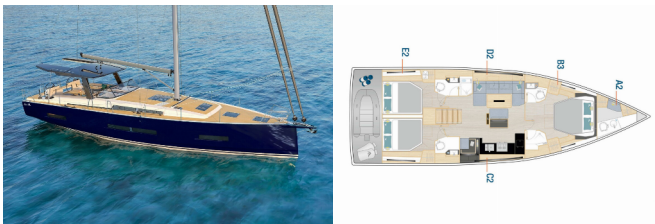

Web: [prima-sailing.com](http://prima-sailing.com)

<b>Charter Base</b>	Marina Mandalina, Croatia
<b>Yacht ID</b>	9414
<b>Charter Brand</b>	Hanse Yachts
<b>Name</b>	Ocean Phoenix - OW
<b>Year</b>	2024
<b>Length</b>	15.97 M
<b>Cabins</b>	3 + 1
<b>Berths</b>	6 + 2 + 1
<b>Head/Shower</b>	3 + 1

**COMFORT:** Bed linen, Cockpit cushions, Sundeck cushions

**DECK:** Bathing platform, Cockpit fridge, Cockpit table, Cockpit/stern, outside shower, Dinghy, Grill/Barbecue/Plancha, Hard Top Bimini, Smart tender system, Sprayhood, Teak cockpit, Teak deck