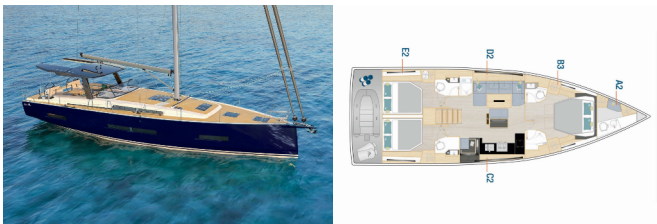

Charter Base	Marina Mandalina, Croatia
Yacht ID	9414
Charter Brand	Hanse Yachts
Name	Ocean Phoenix - OW
Year	2024
Length	15.97 M
Cabins	3 + 1
Berths	6 + 2 + 1
Head/Shower	3 + 1

COMFORT: Bed linen, Cockpit cushions, Sundeck cushions

DECK: Bathing platform, Cockpit fridge, Cockpit table, Cockpit/stern, outside shower, Dinghy, Grill/Barbecue/Plancha, Hard Top Bimini, Smart tender system, Sprayhood, Teak cockpit, Teak deck

ENTERTAINMENT: Outdoor speakers, Radio CD player, TV, Wet bar