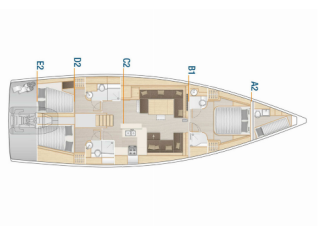

Charter Base	Yachtclub Seget (Marina Baotić), Croatia
Yacht ID	9411
Charter Brand	Hanse Yachts
Name	Oceanelle
Year	2024
Length	17.20 M
Cabins	3 + 1
Berths	6 + 2 + 1
Head/Shower	3 + 1

COMFORT: Bed linen, Cockpit cushions, Sundeck cushions

DECK: Bathing platform, Cockpit fridge, Cockpit table, Cockpit/stern, outside shower, Dinghy, Grill/Barbecue/Plancha, Hard Top Bimini, Hydraulic gangway, Sprayhood, Teak cockpit, Teak deck

ENTERTAINMENT: Outdoor speakers, Radio CD player, TV, Wet bar