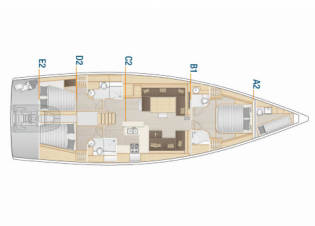

Charter Base	Yachtclub Seget (Marina Baotić), Croatia
Yacht ID	9411
Charter Brand	Hanse Yachts
Name	Oceanelle
Year	2024
Length	17.20 M
Cabins	3 + 1
Berths	6 + 2 + 1
Head/Shower	3 + 1

COMFORT: Bed linen, Cockpit cushions, Sundeck cushions

DECK: Bathing platform, Cockpit fridge, Cockpit table, Cockpit/stern, outside shower, Dinghy, Grill/Barbecue/Plancha, Hard Top Bimini, Hydraulic gangway, Sprayhood, Teak cockpit, Teak deck

ENTERTAINMENT: Outdoor speakers, Radio CD player, TV, Wet bar