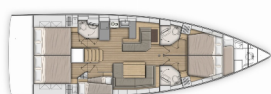

Charter Base	Volos, Greece
Yacht ID	9374
Charter Brand	Bénéteau
Name	Eli
Year	2024
Length	15.94 M
Cabins	5 + 1
Berths	10 + 1
Head/Shower	3 + 1

COMFORT: Cockpit cushions

DECK: Bimini top, Dinghy with outboard engine, Gangway, Sprayhood

ENTERTAINMENT: Radio

INTERIOR: Electric toilet

NAVIGATION: Autopilot, Bow thruster, GPS chart plotter

SAILS: Electric winch

YACHT ELECTRICS: Air Conditioning, Generator, Solar panels

AVAILABILITY & PRICES

Oceanis 51.1 Eli (2024)