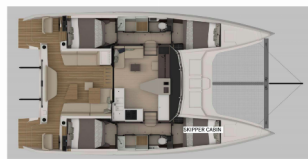

Charter Base	Marina Kremik, Croatia
Yacht ID	9327
Charter Brand	Nautitech Rochefort
Name	Double Memory
Year	2024
Length	13.30 M
Cabins	3 + 1
Berths	6 + 1
Head/Shower	2

COMFORT: Bed linen, Cockpit cushions, Deck cushions, Towels

DECK: Bilge pump - Mechanic, Bimini top, Boat hook, Bosun's chair (Safe seat) (boatswain's chair), Cockpit fridge, Cockpit table, Cockpit/stern, outside shower, Electric anchor windlass, Ropes, Round/globular fender, Teak cockpit