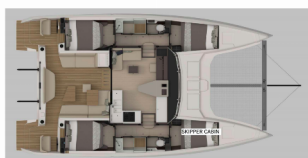

Charter Base	Marina Kremik, Croatia
Yacht ID	9327
Charter Brand	Nautitech Rochefort
Name	Double Memory
Year	2024
Length	13.30 M
Cabins	3 + 1
Berths	6 + 1
Head/Shower	2

COMFORT: Bed linen, Cockpit cushions, Deck cushions, Towels

DECK: Bilge pump - Mechanic, Bimini top, Boat hook, Bosun's chair (Safe seat) (boatswain's chair), Cockpit fridge, Cockpit table, Cockpit/stern, outside shower, Electric anchor windlass, Ropes, Round/globular fender, Teak cockpit