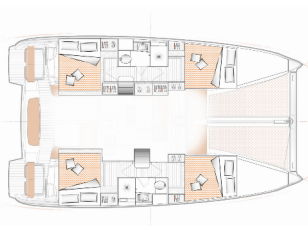

EXCESS 11

Mint Cooler V (2024)

PRIMA SAILING
charter agency

VEMSA D.O.O. • Ozka Ulica 7 • 2310 Slovenska Bistrica • Slovenia

Phone: +386 41 767 155

E-mail: booking@prima-sailing.com

Web: prima-sailing.com

Charter Base Marina Tehnomont Veruda, Croatia

Yacht ID 9316

Charter Brand Excess

Name Mint Cooler V

Year 2024

Length 11.42 M

Cabins 4 + 2

Berths 8 + 2

Head/Shower 2

DECK: Anchor with chain, Anchor with rope , Bilge pump -
Mechanic, Bimini top, Boat hook, Bosun's chair (Safe seat)
(boatswain's chair), Cockpit fridge, Cockpit table,
Cockpit/stern, outside shower, Dinghy, Dinghy hydraulic lifting
system, Electric anchor windlass, Fenders, Gangway, Main
anchor, Mooring ropes , Sprayhood, Water hose

ENTERTAINMENT: Indoor speakers, Outdoor speakers, TV

GALLEY: Gas bottles, Hot water, Kitchen utensils (Galley
equipment, cutlery)

INTERIOR: Barometer, Clock, Electric toilet

NAVIGATION: Autopilot, Binoculars, Compass, GPS chart
plotter - cockpit, Hand bearing compass, Navigation
(Nautical) charts and nautical guide , Radar, Tridata, Wind
instrument/Anemometer

SAFETY: Automatic light, Distress flare box, Fire extinguisher ,
First aid kit , Fog horn, Life belts (Safety harness), Repair kit,
VHF radio

SAILS: Electric mainsail windlass, Electric winch, Lazy bag

YACHT ELECTRICS: 220V socket, Battery charger , Bilge
pump - Electric, DC plugs 12V , Pump, Service batteries, Shore
connection 220 V, Solar panels, Watermaker - desalinator