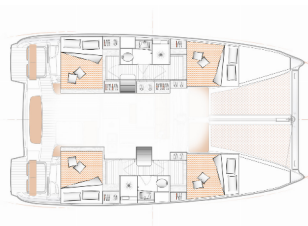

EXCESS 11

Island Blue V (2024)

PRIMA SAILING
charter agency

VEMSA D.O.O. • Ozka Ulica 7 • 2310 Slovenska Bistrica • Slovenia

Phone: +386 41 767 155

E-mail: booking@prima-sailing.com

Web: prima-sailing.com

Charter Base	Marina Tankerkomerc, Croatia
Yacht ID	9137
Charter Brand	Excess
Name	Island Blue V
Year	2024
Length	11.42 M
Cabins	4 + 2
Berths	8 + 2
Head/Shower	2

COMFORT: Cockpit cushions

DECK: Anchor with chain, Anchor with rope , Bilge pump - Mechanic, Bimini top, Boat hook, Bosun's chair (Safe seat) (boatswain's chair), Cockpit fridge, Cockpit table, Cockpit/stern, outside shower, Dinghy, Dinghy hydraulic lifting system, Electric anchor windlass, Fenders, Gangway, Main anchor, Mooring ropes , Sprayhood, Water hose

ENTERTAINMENT: Indoor speakers, Outdoor speakers, TV

GALLEY: Gas bottles, Hot water, Kitchen utensils (Galley equipment, cutlery)

INTERIOR: Barometer, Clock, Electric toilet

NAVIGATION: Autopilot, Binoculars, Compass, GPS chart plotter - cockpit, Hand bearing compass, Navigation (Nautical) charts and nautical guide , Radar, Tridata, Wind instrument/Anemometer

SAFETY: Automatic light, Distress flare box, Fire extinguisher , First aid kit , Fog horn, Life belts (Safety harness), Repair kit, VHF radio

SAILS: Electric mainsail windlass, Electric winch, Lazy bag

YACHT ELECTRICS: 220V socket, Battery charger , Bilge pump - Electric, DC plugs 12V , Pump, Service batteries, Shore connection 220 V, Solar panels, Watermaker - desalinator