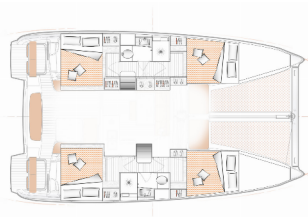

EXCESS 11

Island Blue V (2024)

PRIMA SAILING
charter agency

VEMSA D.O.O. • Ozka Ulica 7 • 2310 Slovenska Bistrica • Slovenia

Phone: +386 41 767 155

E-mail: booking@prima-sailing.com

Web: prima-sailing.com

Charter Base	Marina Tankerkomerc, Croatia
Yacht ID	9137
Charter Brand	Excess
Name	Island Blue V
Year	2024
Length	11.42 M
Cabins	4 + 2
Berths	8 + 2
Head/Shower	2

COMFORT: Cockpit cushions

DECK: Anchor with chain, Anchor with rope , Bilge pump -
Mechanic, Bimini top, Boat hook, Bosun's chair (Safe seat)
(boatswain's chair), Cockpit fridge, Cockpit table,
Cockpit/stern, outside shower, Dinghy, Dinghy hydraulic lifting
system, Electric anchor windlass, Fenders, Gangway, Main
anchor, Mooring ropes , Sprayhood, Water hose

ENTERTAINMENT: Indoor speakers, Outdoor speakers, TV

GALLEY: Gas bottles, Hot water, Kitchen utensils (Galley
equipment, cutlery)

INTERIOR: Barometer, Clock, Electric toilet

NAVIGATION: Autopilot, Binoculars, Compass, GPS chart
plotter - cockpit, Hand bearing compass, Navigation
(Nautical) charts and nautical guide , Radar, Tridata, Wind
instrument/Anemometer

SAFETY: Automatic light, Distress flare box, Fire extinguisher ,
First aid kit , Fog horn, Life belts (Safety harness), Repair kit,
VHF radio

SAILS: Electric mainsail windlass, Electric winch, Lazy bag

YACHT ELECTRICS: 220V socket, Battery charger , Bilge
pump - Electric, DC plugs 12V , Pump, Service batteries, Shore
connection 220 V, Solar panels, Watermaker - desalinator