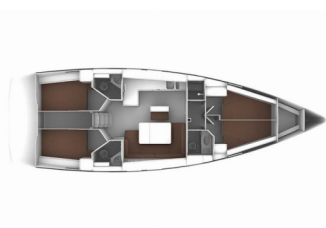

BAVARIA CRUISER 46

Kyveli (2015)

PRIMA SAILING
charter agency

VEMSA D.O.O. • Ozka Ulica 7 • 2310 Slovenska Bistrica • Slovenia

Phone: +386 41 767 155

E-mail: booking@prima-sailing.com

Web: prima-sailing.com

Charter Base	Alimos Marina, Greece
Yacht ID	8908
Charter Brand	Bavaria Yachtbau
Name	Kyveli
Year	2015
Length	14.27 M
Cabins	4
Berths	8
Head/Shower	3

COMFORT: Bed linen, Blankets, Towels

DECK: Bathing platform, Bimini top, Bosun's chair (Safe seat) (boatswain's chair), Cockpit table, Dinghy, Electric anchor windlass, Spare anchor (Reserve, Auxiliary anchor), Sprayhood, Stern platform, Swimming ladder

ENTERTAINMENT: Indoor speakers, Mask, Outdoor speakers, Radio CD player

GALLEY: Kitchen utensils (Galley equipment, cutlery), Oven, Refrigerator, Stove

INTERIOR: Electric fans in cabins, Electric toilet

NAVIGATION: Autopilot, Binoculars, Bow thruster, Compass, Depthsounder, GPS chart plotter - cockpit, Navigation (Nautical) charts and nautical guide, Pilot book, Speedometer (Speed log), Wind instrument/Anemometer

SAFETY: Distress flare box, EPIRB-Distress radio beacons, Fire extinguisher, First aid kit, Floating light, Horseshoe lifebuoy, Life jackets, Liferaft, Repair kit, Set of tools, Torch, VHF radio

YACHT ELECTRICS: Batteries, Inverter, Plug 220V, 12 V, Shore connection 220 V, Solar panels, USB sockets