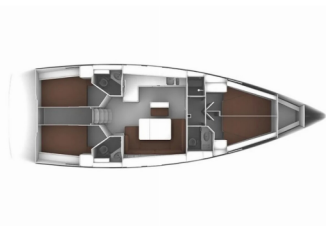

Charter Base	Alimos Marina, Greece
Yacht ID	8908
Charter Brand	Bavaria Yachtbau
Name	Kyveli
Year	2015
Length	14.27 M
Cabins	4
Berths	8
Head/Shower	3

COMFORT: Bed linen, Blankets, Towels

DECK: Bathing platform, Bimini top, Bosun's chair (Safe seat) (boatswain's chair), Cockpit table, Dinghy, Electric anchor windlass, Spare anchor (Reserve, Auxiliary anchor), Sprayhood, Stern platform, Swimming ladder