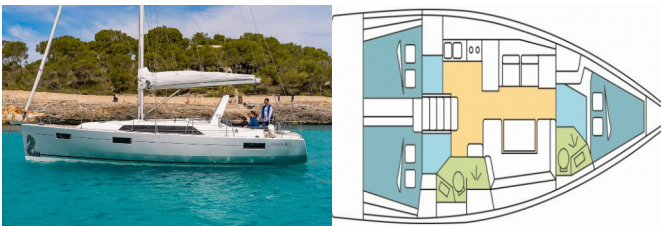

OCEANIS 41.1

Targa (2017)

PRIMA SAILING
charter agency

VEMSA D.O.O. • Ozka Ulica 7 • 2310 Slovenska Bistrica • Slovenia

Phone: +386 41 767 155

E-mail: booking@prima-sailing.com

Web: prima-sailing.com

Charter Base Roses, Empuriabrava Marina, Spain

Yacht ID 8900

Charter Brand Bénéteau

Name Targa

Year 2017

Length 12.43 M

Cabins 3

Berths 6 + 2

Head/Shower 2

COMFORT: Cockpit cushions

DECK: Anchor chain counter, Bathing platform, Bimini top, Cockpit table, Cockpit/stern, outside shower, Dinghy, Electric anchor windlass, Sprayhood, Swimming ladder

ENTERTAINMENT: Fusion radio, Outdoor speakers

GALLEY: Freezer, Hot water, Oven, Refrigerator, Stove

INTERIOR: Convertible table

NAVIGATION: Autopilot, Bow thruster, Depthsounder, GPS chart plotter, Speedometer (Speed log), Wind instrument/Anemometer

SAFETY: VHF radio

SAILS: Electric winch, Self tailing (manual) winch

YACHT ELECTRICS: Battery charger , Plug 220V, 12 V, Shore connection 220 V