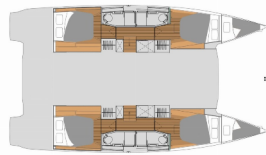

Charter Base	Phuket, Yacht Haven Marina, Thailand
Yacht ID	8898
Charter Brand	Fountaine Pajot
Name	Shavasan
Year	2022
Length	13.45 M
Cabins	4 + 2
Berths	8 + 2
Head/Shower	4

COMFORT: Cockpit cushions, Sundeck cushions