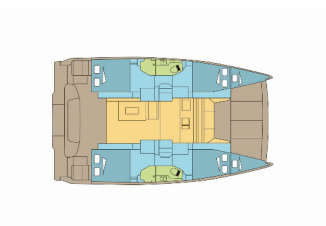

Charter Base	Grenada, Port Louis Marina, Caribbean
Yacht ID	8840
Charter Brand	Catana
Name	KERLACH
Year	2025
Length	12.08 M
Cabins	4 + 2
Berths	8 + 2
Head/Shower	2

COMFORT: Cockpit cushions, Mosquito nets