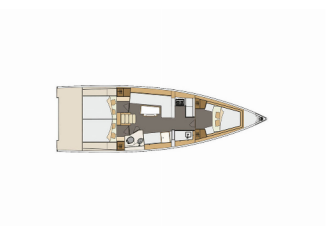

ELAN GT5

Spuga (2018)

PRIMA SAILING
charter agency

VEMSA D.O.O. • Ozka Ulica 7 • 2310 Slovenska Bistrica • Slovenia

Phone: +386 41 767 155

E-mail: booking@prima-sailing.com

Web: prima-sailing.com

Charter Base	Marina Mandalina, Croatia
Yacht ID	8776
Charter Brand	Elan Marine
Name	Spuga
Year	2018
Length	13.20 M
Cabins	3
Berths	6 + 2
Head/Shower	1

COMFORT: Bed linen, Cockpit cushions, Towels

DECK: Anchor, Anchor with rope , Bimini top, Boat hook, Cockpit fridge, Cockpit grill, Cockpit table, Cockpit/stern, outside shower, Deck brush, Dinghy, Dinghy (byboat) pump, Electric anchor windlass, Fenders, Gangway, Impeller, Mooring ropes , Outboard engine, Plastic bucket, Spare anchor (Reserve, Auxiliary anchor), Sprayhood, Swimming ladder, Teak cockpit, Water hose, Winch handles

ENTERTAINMENT: Outdoor speakers, Radio mp3 player

GALLEY: Hot water, Refrigerator

INTERIOR: Yacht keys

NAVIGATION: 3 blade fixed propeller, Autopilot, Binoculars, Bow thruster, Echosounder/Depthsounder, GPS chart plotter - cockpit, Harbour guides, Nautical charts, Navigation set, Speedometer (Speed log)

SAFETY: Black Water Tank, Emergency tiller, Fire extinguisher , First aid kit , Flashlight, Fog horn, Horseshoe lifebuoy, Life belts (Safety harness), Life jackets, Liferaft , Oars (Paddles), Signal rockets and torches , VHF radio

SAILS: Lazy bag, Lazy jacks, Winch

YACHT ELECTRICS: Heating, Shore connection 220 V