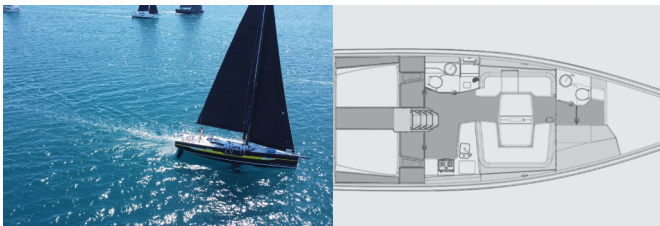

ELAN E6

Odin (2024)

PRIMA SAILING
charter agency

VEMSA D.O.O. • Ozka Ulica 7 • 2310 Slovenska Bistrica • Slovenia

Phone: +386 41 767 155

E-mail: booking@prima-sailing.com

Web: prima-sailing.com

Charter Base	Marina Pirovac, Croatia
Yacht ID	8764
Charter Brand	Elan Marine
Name	Odin
Year	2024
Length	15.30 M
Cabins	4
Berths	8 + 2
Head/Shower	2

COMFORT: Cockpit cushions

DECK: Anchor with chain, Bathing platform, Bimini top, Bow sail locker, Cockpit fridge, Cockpit grill, Cockpit/stern, outside shower, Deck lights, Electric anchor windlass, Mooring Cleats, Set for steerman (helmsman's chair), Sprayhood, Winch handles

ENTERTAINMENT: FUSION sound system, Indoor speakers, Outdoor speakers, TV, Underwater lights, Wi-Fi Internet

GALLEY: Gas bottles, Gas cookers, Hot water, Kitchen utensils (Galley equipment, cutlery), Pressurized water system, Refrigerator, Sink

INTERIOR: Curtains, LED lights

NAVIGATION: 3 blade folding propeller, AIS, Autopilot, Bow thruster, Compass, GPS chart plotter, LED Navigation lights, Navigation (Nautical) charts and nautical guide , Windex

SAFETY: Automatic Inflatable Life Jacket, EPIRB-Distress radio beacons, Fire extinguisher , Guard rail, Liferaft , VHF radio

SAILS: Bowsprit, Genoa, Halyard winches, Lazy bag, Sails, Winch

YACHT ELECTRICS: 12V Socket, 230 volt socket, Air Conditioning, Battery monitor, Bilge pump - Electric, Heating, Inverter, Service batteries, Shore connection 220 V, Start battery, USB sockets