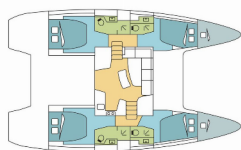

LAGOON 42

PERIWINKLE (2023)

PRIMA SAILING
charter agency

VEMSA D.O.O. • Ozka Ulica 7 • 2310 Slovenska Bistrica • Slovenia

Phone: +386 41 767 155

E-mail: booking@prima-sailing.com

Web: prima-sailing.com

Charter Base	Guadeloupe, Caribbean
Yacht ID	8601
Charter Brand	Lagoon-Bénéteau
Name	PERIWINKLE
Year	2023
Length	12.80 M
Cabins	4 + 2
Berths	8 + 2
Head/Shower	4

COMFORT: Cockpit cushions

DECK: Bimini top, Cockpit/stern, outside shower, Electric anchor windlass, Remote control for anchor winch with chain counter at helm, Swimming ladder

ENTERTAINMENT: Fusion radio

GALLEY: Additional fridge, Oven, Refrigerator, Stove

INTERIOR: Electric fans in cabins, Electric toilet

NAVIGATION: AIS, Autopilot, Depthsounder, GPS chart plotter, Speedometer (Speed log), Wind instrument/Anemometer

SAFETY: VHF radio

SAILS: Electric winch, Lazy bag, Lazy jacks

YACHT ELECTRICS: Air Conditioning, Battery charger, Generator, Inverter, Service batteries, Shore connection 220 V, Solar panels, USB sockets, Watermaker - desalinator