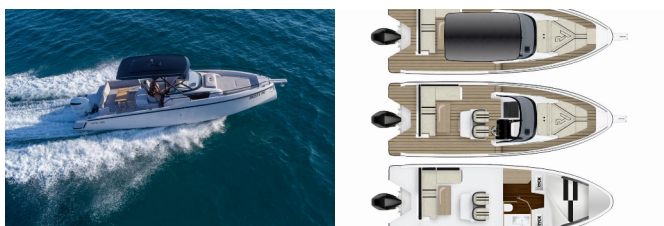

RYCK 280

Ryck 280 (2023)

PRIMA SAILING
charter agency

VEMSA D.O.O. • Ozka Ulica 7 • 2310 Slovenska Bistrica • Slovenia

Phone: +386 41 767 155

E-mail: booking@prima-sailing.com

Web: prima-sailing.com

Charter Base	ACI Marina Rovinj, Croatia
Yacht ID	8525
Charter Brand	Ryck Yachts
Name	Ryck 280
Year	2023
Length	9.16 M
Cabins	1
Berths	2
Head/Shower	1

COMFORT: Cockpit cushions

DECK: Anchor line, Anchor swivel, Bimini top, Boat hook, Cockpit table, Cockpit/stern, outside shower, Electric anchor windlass, Fenders, Main anchor, Mooring ropes , Remote control for anchor winch with chain counter at helm