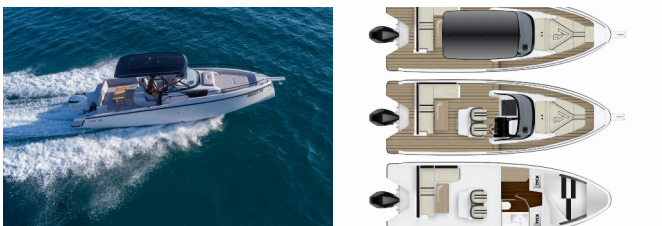

RYCK 280

Ryck 280 (2023)

PRIMA SAILING
charter agency

VEMSA D.O.O. • Ozka Ulica 7 • 2310 Slovenska Bistrica • Slovenia

Phone: +386 41 767 155

E-mail: booking@prima-sailing.com

Web: prima-sailing.com

Charter Base	ACI Marina Rovinj, Croatia
Yacht ID	8525
Charter Brand	Ryck Yachts
Name	Ryck 280
Year	2023
Length	9.16 M
Cabins	1
Berths	2
Head/Shower	1

COMFORT: Cockpit cushions

DECK: Anchor line, Anchor swivel, Bimini top, Boat hook, Cockpit table, Cockpit/stern, outside shower, Electric anchor windlass, Fenders, Main anchor, Mooring ropes , Remote control for anchor winch with chain counter at helm