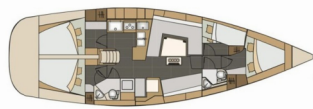

ELAN IMPRESSION 45

High AS (2017)

PRIMA SAILING
charter agency

VEMSA D.O.O. • Ozka Ulica 7 • 2310 Slovenska Bistrica • Slovenia

Phone: +386 41 767 155

E-mail: booking@prima-sailing.com

Web: prima-sailing.com

Charter Base	Marina Di Izola, Slovenia
Yacht ID	850
Charter Brand	Elan Marine
Name	High AS
Year	2017
Length	13.85 M
Cabins	4
Berths	8 + 2
Head/Shower	2

COMFORT: Bed linen

DECK: Bimini top, Cockpit table, Cockpit/stern, outside shower, Dinghy, Electric anchor windlass, Gangway, Hot water in cockpit, Sprayhood

ENTERTAINMENT: LCD TV + DVD, Radio CD player

GALLEY: Gas bottles, Hot water, Refrigerator

NAVIGATION: Autopilot, Bow thruster, GPS chart plotter, Tridata, Wind instrument/Anemometer

SAFETY: Automatic Inflatable Life Jacket, Safety equipment, VHF radio

YACHT ELECTRICS: Heating, Shore connection 220 V