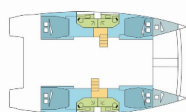

BALI 4.4

FLAX (2024)

VEMSA D.O.O. • Ozka Ulica 7 • 2310 Slovenska Bistrica • Slovenia

Phone: +386 41 767 155

E-mail: booking@prima-sailing.com

Web: prima-sailing.com

Charter Base	St. Martin, Marina De L'Anse Marcel, Caribbean
Yacht ID	8489
Charter Brand	Catana
Name	FLAX
Year	2024
Length	13.50 M
Cabins	4 + 2
Berths	8 + 2
Head/Shower	4

COMFORT: Forward cockpit cushions, Helmstation seat cushions, Mosquito nets

DECK: Bimini top, Cockpit table, Cockpit/stern, outside shower, Davit, Electric anchor windlass, Flybridge, Grill/Barbecue/Plancha, Seats for aft bench, Swimming ladder

ENTERTAINMENT: Fusion radio

GALLEY: Oven, Refrigerator

INTERIOR: Electric fans in cabins, Electric toilet, Upholstery

NAVIGATION: AIS, Autopilot, Depthsounder, GPS chart plotter, Speedometer (Speed log), Wind instrument/Anemometer

SAFETY: VHF radio

SAILS: Electric winch, Lazy bag, Lazy jacks

YACHT ELECTRICS: Air Conditioning, Battery charger, Generator, Inverter, Service batteries, Shore connection 220 V, Solar panels, Watermaker - desalinator