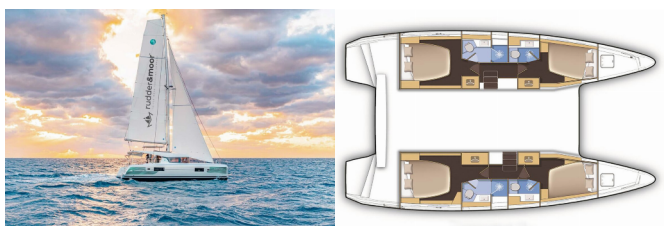

Charter Base Fethiye, Yacht Club Mai, Turkey

Yacht ID 8419

Charter Brand Lagoon-Bénéteau

Name Meraki

Year 2022

Length 12.80 M

Cabins 4 + 1

Berths 8 + 1