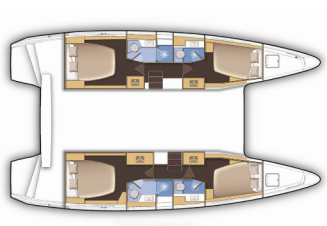

Charter Base	Fethiye, Yacht Club Mai, Turkey
Yacht ID	8418
Charter Brand	Lagoon-Bénéteau
Name	Fujin
Year	2022
Length	12.80 M
Cabins	4 + 1
Berths	8 + 1
Head/Shower	4

AVAILABILITY & PRICES

Lagoon 42 Fujin (2022)