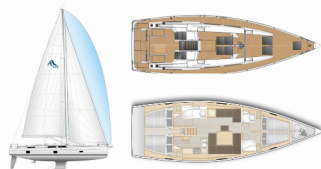

Charter Base	Lavrion - Olympic Marine, Greece
Yacht ID	8004
Charter Brand	Hanse Yachts
Name	Oreo
Year	2019
Length	14.04 M
Cabins	4
Berths	8 + 2
Head/Shower	2

COMFORT: Bed linen, Blankets, Cockpit cushions, Mosquito nets, Pillows, Sunshades, Towels

DECK: Anchor with chain, Bathing platform, Bilge pump - Mechanic, Bimini top, Bosun's chair (Safe seat) (boatswain's chair), Cockpit table, Cockpit/stern, outside shower, Dinghy, Electric anchor windlass, Fenders, Jet thruster, Mooring ropes , Sprayhood, Swimming ladder, Teak cockpit, Winch handles