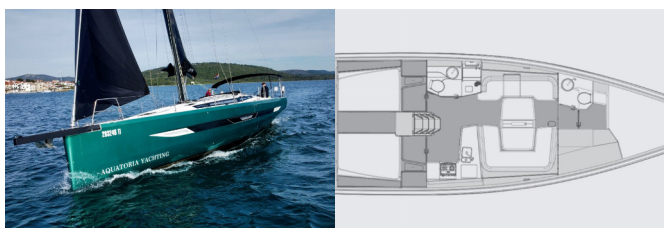

ELAN E6

Loki (2023)

PRIMA SAILING
charter agency

VEMSA D.O.O. • Ozka Ulica 7 • 2310 Slovenska Bistrica • Slovenia

Phone: +386 41 767 155

E-mail: booking@prima-sailing.com

Web: prima-sailing.com

Charter Base	Marina Pirovac, Croatia
Yacht ID	7981
Charter Brand	Elan Marine
Name	Loki
Year	2023
Length	15.30 M
Cabins	4
Berths	8 + 2
Head/Shower	2

COMFORT: Cockpit cushions

DECK: Anchor with chain, Bathing platform, Bimini top, Bow sail locker, Cockpit/stern, outside shower, Deck lights, Electric anchor windlass, Mooring Cleats, Set for steerman (helmsman's chair), Sprayhood, Winch handles