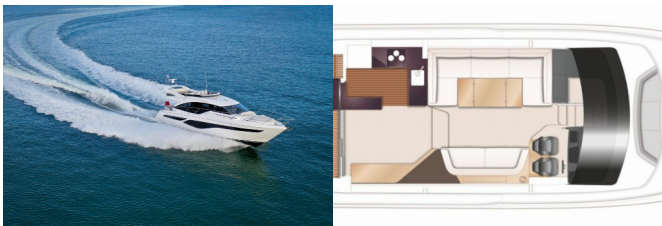

PRINCESS 55 F

Mayfly (2023)

PRIMA SAILING
charter agency

VEMSA D.O.O. • Ozka Ulica 7 • 2310 Slovenska Bistrica • Slovenia

Phone: +386 41 767 155

E-mail: booking@prima-sailing.com

Web: prima-sailing.com

Charter Base	Marina Lav - Podstrana, Croatia
Yacht ID	7966
Charter Brand	Princess Yachts
Name	Mayfly
Year	2023
Length	17.60 M
Cabins	3 + 1
Berths	6 + 1
Head/Shower	2 + 1

DECK: Bimini top, Foredeck sunbathing area, Grill/Barbecue/Plancha, Set for steerman (helmsman's chair)

ENTERTAINMENT: Fusion radio, FUSION sound system, Indoor speakers, Outdoor speakers

INTERIOR: Convertible table in salon

NAVIGATION: AIS, Bow thruster, GPS chart plotter, Helm station, Stern thruster

SAFETY: Black Water Tank

SAILS: Electric winch

YACHT ELECTRICS: 220V socket, Air Conditioning, Generator, Heating