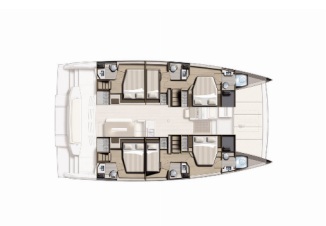

BALI 4.8

Sea Pearl (2023)

PRIMA SAILING
charter agency

VEMSA D.O.O. • Ozka Ulica 7 • 2310 Slovenska Bistrica • Slovenia

Phone: +386 41 767 155

E-mail: booking@prima-sailing.com

Web: prima-sailing.com

Charter Base	Alimos Marina, Greece
Yacht ID	7469
Charter Brand	Catana
Name	Sea Pearl
Year	2023
Length	14.86 M
Cabins	6
Berths	12
Head/Shower	6

DECK: Bimini top, Electric anchor windlass, Sprayhood

ENTERTAINMENT: Outdoor speakers

GALLEY: Hot water

INTERIOR: Electric toilet

NAVIGATION: Autopilot, GPS chart plotter - cockpit,
Wind/speed/depth instruments