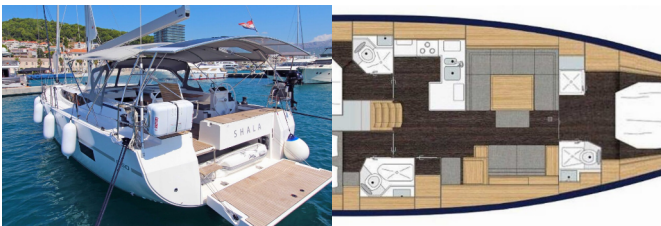

BAVARIA C50 STYLE

Shala (2023)

PRIMA SAILING
charter agency

VEMSA D.O.O. • Ozka Ulica 7 • 2310 Slovenska Bistrica • Slovenia

Phone: +386 41 767 155

E-mail: booking@prima-sailing.com

Web: prima-sailing.com

Charter Base	Marina Split - ACI , Croatia
Yacht ID	7304
Charter Brand	Bavaria Yachtbau
Name	Shala
Year	2023
Length	15.43 M
Cabins	3 + 1
Berths	6 + 1 + 1
Head/Shower	3 + 1

COMFORT: Bed linen, Blankets, Pillows, Towels

DECK: Anchor with chain, Anchor with rope , Bilge pump - Mechanic, Bimini top, Black ball, Boat hook, Bosun's chair (Safe seat) (boatswain's chair), Cockpit/stern, outside shower, Deck brush, Dinghy, Dinghy (byboat) pump, Electric anchor windlass, Fenders, Fuel funnel, Gangway, Jerry cans for diesel, Main anchor, Main Deck Compass, Mooring ropes , Outboard engine, Plastic bucket, Sprayhood, Swimming ladder, Teak cockpit, Water hose, Winch handles