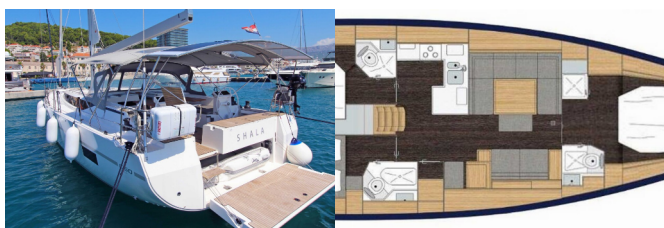

BAVARIA C50 STYLE

Shala (2023)

PRIMA SAILING
charter agency

VEMSA D.O.O. • Ozka Ulica 7 • 2310 Slovenska Bistrica • Slovenia

Phone: +386 41 767 155

E-mail: booking@prima-sailing.com

Web: prima-sailing.com

Charter Base	Marina Split - ACI , Croatia
Yacht ID	7304
Charter Brand	Bavaria Yachtbau
Name	Shala
Year	2023
Length	15.43 M
Cabins	3 + 1
Berths	6 + 1 + 1
Head/Shower	3 + 1

COMFORT: Bed linen, Blankets, Pillows, Towels

DECK: Anchor with chain, Anchor with rope , Bilge pump - Mechanic, Bimini top, Black ball, Boat hook, Bosun's chair (Safe seat) (boatswain's chair), Cockpit/stern, outside shower, Deck brush, Dinghy, Dinghy (byboat) pump, Electric anchor windlass, Fenders, Fuel funnel, Gangway, Jerry cans for diesel, Main anchor, Main Deck Compass, Mooring ropes , Outboard engine, Plastic bucket, Sprayhood, Swimming ladder, Teak cockpit, Water hose, Winch handles