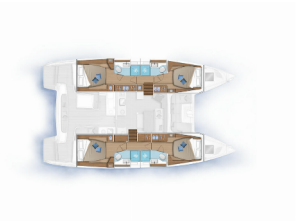

LAGOON 46

Linda II (2023)

PRIMA SAILING
charter agency

VEMSA D.O.O. • Ozka Ulica 7 • 2310 Slovenska Bistrica • Slovenia

Phone: +386 41 767 155

E-mail: booking@prima-sailing.com

Web: prima-sailing.com

Charter Base	Marina Frapa, Croatia
Yacht ID	7148
Charter Brand	Lagoon-Bénéteau
Name	Linda II
Year	2023
Length	13.99 M
Cabins	4 + 2
Berths	8 + 2 + 2
Head/Shower	4

COMFORT: Bed linen, Towels

DECK: Bimini top, Cockpit fridge, Cockpit/stern, outside shower, Dinghy with outboard engine, Electric anchor windlass, Teak cockpit

ENTERTAINMENT: FUSION sound system, Indoor speakers, Outdoor speakers, TV, Wi-Fi Internet

GALLEY: Coffee machine, Freezer, Ice maker, Oven, Refrigerator, Stove

INTERIOR: Electric fans, Electric toilet

NAVIGATION: Autopilot, GPS chart plotter

SAFETY: VHF radio

SAILS: Lazy bag

YACHT ELECTRICS: Air Conditioning, Battery charger, Generator, Heating, Shore connection 220 V, Watermaker - desalinator