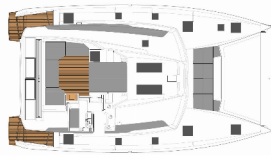

Charter Base	Alimos Marina, Greece
Yacht ID	7135
Charter Brand	Fountaine Pajot
Name	Lazuli
Year	2020
Length	13.45 M
Cabins	4 + 2
Berths	8 + 2 + 2
Head/Shower	4

DECK: Cockpit/stern, outside shower, Dinghy, Electric anchor windlass, Grill/Barbecue/Plancha, Hydraulic gangway, Outboard engine