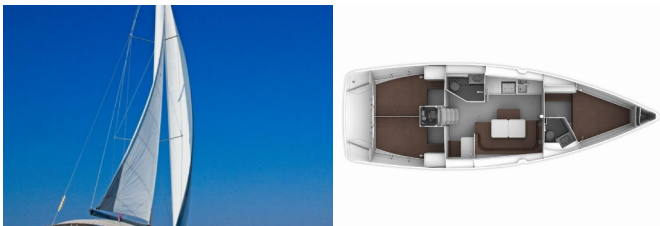

BAVARIA CRUISER 41

MH 72 (2017)

PRIMA SAILING
charter agency

VEMSA D.O.O. • Ozka Ulica 7 • 2310 Slovenska Bistrica • Slovenia

Phone: +386 41 767 155

E-mail: booking@prima-sailing.com

Web: prima-sailing.com

Charter Base	Marina Hramina, Croatia
Yacht ID	695
Charter Brand	Bavaria Yachtbau
Name	MH 72
Year	2017
Length	12.35 M
Cabins	3
Berths	6 + 1
Head/Shower	2

COMFORT: Bed linen, Blankets, Pillows, Towels

DECK: Anchor with chain, Bathing platform, Bilge pump - Mechanic, Bimini top, Boat hook, Bosun's chair (Safe seat) (boatswain's chair), Cockpit table, Cockpit/stern, outside shower, Deck brush, Dinghy, Electric anchor windlass, Fenders, Fuel funnel, Gangway, Impeller, Jerry cans for diesel, Main Deck Compass, Mooring ropes , Plastic bucket, Reserve motor oil, Sprayhood, Swimming ladder, Teak cockpit, Water hose, Winch handles

ENTERTAINMENT: DVD player, LCD TV, Radio CD player

GALLEY: Gas bottles, Gas cookers, Hot water, Kitchen utensils (Galley equipment, cutlery), Oven, Refrigerator, Sink, Water pump

INTERIOR: Barometer, Thermometer, Toilet paper

NAVIGATION: Autopilot, Binoculars, Bow thruster, GPS chart plotter, Hand bearing compass, Log, Speed, Depth- echo sounder, Navigation (Nautical) charts and nautical guide , Navigation set, Pilot book, Wind instrument/Anemometer

SAFETY: Distress signals, Emergency tiller, Fire extinguisher , First aid kit , Fog horn, Life belts (Safety harness), Life buoy + Flashing light, Life jackets, Oars (Paddles), Search light, Set of tools , Spare parts, Torch, VHF radio

YACHT ELECTRICS: Batteries, Battery charger , Bilge pump - Electric, Heating, Plug 220V, 12 V, Pump, Shore connection 220 V, Start battery