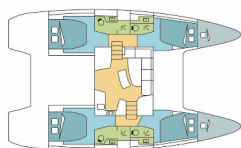

LAGOON 42

VIOLET (2024)

PRIMA SAILING
charter agency

VEMSA D.O.O. • Ozka Ulica 7 • 2310 Slovenska Bistrica • Slovenia

Phone: +386 41 767 155

E-mail: booking@prima-sailing.com

Web: prima-sailing.com

Charter Base	Martinique, Caribbean
Yacht ID	6915
Charter Brand	Lagoon-Bénéteau
Name	VIOLET
Year	2024
Length	12.80 M
Cabins	4 + 2
Berths	8 + 2 + 2
Head/Shower	4

ADDITIONAL: Black Water Tank

COMFORT: Cockpit cushions

DECK: Bimini top, Cockpit fridge, Cockpit/stern, outside shower, Dinghy, Electric anchor windlass, Swimming ladder

ENTERTAINMENT: Fusion radio, Outdoor speakers

GALLEY: Oven, Refrigerator, Stove

INTERIOR: Convertible table, Electric fans in cabins, Electric toilet

NAVIGATION: AIS, Autopilot, Depthsounder, GPS chart plotter, Speedometer (Speed log), Wind instrument/Anemometer

SAFETY: VHF radio

SAILS: Electric winch, Lazy bag, Lazy jacks

YACHT ELECTRICS: Air Conditioning, Battery charger, Generator, Inverter, Service batteries, Solar panels, USB sockets, Watermaker - desalinator