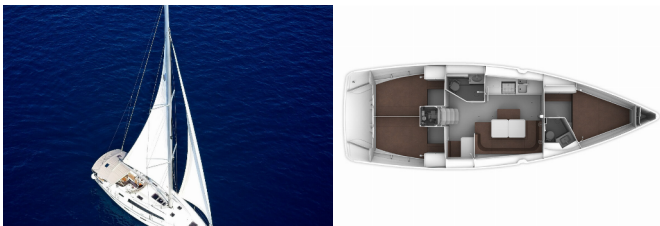

BAVARIA CRUISER 41

MH 68 (2017)

PRIMA SAILING
charter agency

VEMSA D.O.O. • Ozka Ulica 7 • 2310 Slovenska Bistrica • Slovenia

Phone: +386 41 767 155

E-mail: booking@prima-sailing.com

Web: prima-sailing.com

Charter Base	Marina Hramina, Croatia
Yacht ID	691
Charter Brand	Bavaria Yachtbau
Name	MH 68
Year	2017
Length	12.35 M
Cabins	3
Berths	6 + 1
Head/Shower	2

COMFORT: Bed linen, Blankets, Pillows, Towels

DECK: Anchor with chain, Bathing platform, Bilge pump - Mechanic, Bimini top, Boat hook, Bosun's chair (Safe seat) (boatswain's chair), Cockpit table, Cockpit/stern, outside shower, Deck brush, Dinghy, Electric anchor windlass, Fenders, Fuel funnel, Gangway, Impeller, Jerry cans for diesel, Main Deck Compass, Mooring ropes , Plastic bucket, Reserve motor oil, Sprayhood, Swimming ladder, Teak cockpit, Water hose, Winch handles

ENTERTAINMENT: DVD player, LCD TV, Radio CD player, Wi-Fi Internet

GALLEY: Gas bottles, Gas cookers, Hot water, Kitchen utensils (Galley equipment, cutlery), Oven, Refrigerator, Sink, Water pump

INTERIOR: Barometer, Thermometer, Toilet paper

NAVIGATION: Autopilot, Binoculars, Bow thruster, GPS chart plotter, Hand bearing compass, Log, Speed, Depth- echo sounder, Navigation (Nautical) charts and nautical guide , Navigation set, Pilot book, Wind instrument/Anemometer

SAFETY: Distress signals, Emergency tiller, Fire extinguisher , First aid kit , Fog horn, Life belts (Safety harness), Life buoy + Flashing light, Life jackets, Oars (Paddles), Search light, Set of tools , Spare parts, Torch, VHF radio

YACHT ELECTRICS: Batteries, Battery charger , Bilge pump - Electric, Heating, Plug 220V, 12 V, Pump, Shore connection 220 V, Start battery