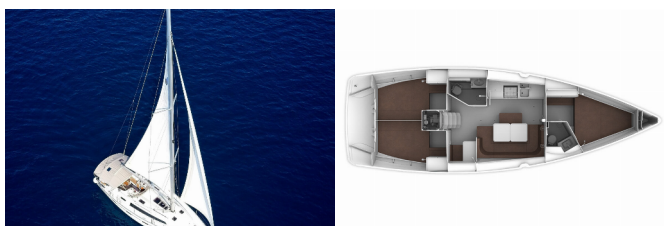

BAVARIA CRUISER 41

MH 68 (2017)

PRIMA SAILING
charter agency

VEMSA D.O.O. • Ozka Ulica 7 • 2310 Slovenska Bistrica • Slovenia

Phone: +386 41 767 155

E-mail: booking@prima-sailing.com

Web: prima-sailing.com

Charter Base	Marina Hramina, Croatia
Yacht ID	691
Charter Brand	Bavaria Yachtbau
Name	MH 68
Year	2017
Length	12.35 M
Cabins	3
Berths	6 + 1
Head/Shower	2

COMFORT: Bed linen, Blankets, Pillows, Towels

DECK: Anchor with chain, Bathing platform, Bilge pump - Mechanic, Bimini top, Boat hook, Bosun's chair (Safe seat) (boatswain's chair), Cockpit table, Cockpit/stern, outside shower, Deck brush, Dinghy, Electric anchor windlass, Fenders, Fuel funnel, Gangway, Impeller, Jerry cans for diesel, Main Deck Compass, Mooring ropes , Plastic bucket, Reserve motor oil, Sprayhood, Swimming ladder, Teak cockpit, Water hose, Winch handles

ENTERTAINMENT: DVD player, LCD TV, Radio CD player

GALLEY: Gas bottles, Gas cookers, Hot water, Kitchen utensils (Galley equipment, cutlery), Oven, Refrigerator, Sink, Water pump

INTERIOR: Barometer, Thermometer, Toilet paper

NAVIGATION: Autopilot, Binoculars, Bow thruster, GPS chart plotter, Hand bearing compass, Log, Speed, Depth- echo sounder, Navigation (Nautical) charts and nautical guide , Navigation set, Pilot book, Wind instrument/Anemometer

SAFETY: Distress signals, Emergency tiller, Fire extinguisher , First aid kit , Fog horn, Life belts (Safety harness), Life buoy + Flashing light, Life jackets, Oars (Paddles), Search light, Set of tools , Spare parts, Torch, VHF radio

YACHT ELECTRICS: Batteries, Battery charger , Bilge pump - Electric, Heating, Plug 220V, 12 V, Pump, Shore connection 220 V, Start battery