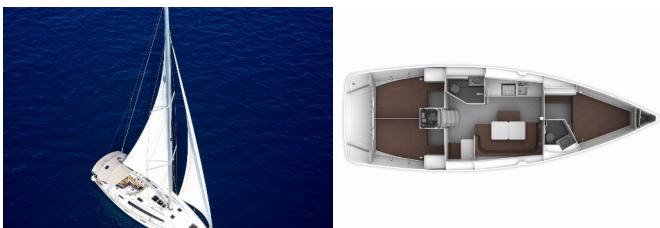

BAVARIA CRUISER 41

MH 68 (2017)

PRIMA SAILING
charter agency

VEMSA D.O.O. • Ozka Ulica 7 • 2310 Slovenska Bistrica • Slovenia

Phone: +386 41 767 155

E-mail: booking@prima-sailing.com

Web: prima-sailing.com

Charter Base	Marina Hramina, Croatia
Yacht ID	691
Charter Brand	Bavaria Yachtbau
Name	MH 68
Year	2017
Length	12.35 M
Cabins	3
Berths	6 + 1
Head/Shower	2

COMFORT: Bed linen, Blankets, Pillows, Towels

DECK: Anchor with chain, Bathing platform, Bilge pump - Mechanic, Bimini top, Boat hook, Bosun's chair (Safe seat) (boatswain's chair), Cockpit table, Cockpit/stern, outside shower, Deck brush, Dinghy, Electric anchor windlass, Fenders, Fuel funnel, Gangway, Impeller, Jerry cans for diesel, Main Deck Compass, Mooring ropes , Plastic bucket, Reserve motor oil, Sprayhood, Swimming ladder, Teak cockpit, Water hose, Winch handles

ENTERTAINMENT: DVD player, LCD TV, Radio CD player, Wi-Fi Internet

GALLEY: Gas bottles, Gas cookers, Hot water, Kitchen utensils (Galley equipment, cutlery), Oven, Refrigerator, Sink, Water pump

INTERIOR: Barometer, Thermometer, Toilet paper

NAVIGATION: Autopilot, Binoculars, Bow thruster, GPS chart plotter, Hand bearing compass, Log, Speed, Depth- echo sounder, Navigation (Nautical) charts and nautical guide , Navigation set, Pilot book, Wind instrument/Anemometer

SAFETY: Distress signals, Emergency tiller, Fire extinguisher , First aid kit , Fog horn, Life belts (Safety harness), Life buoy + Flashing light, Life jackets, Oars (Paddles), Search light, Set of tools , Spare parts, Torch, VHF radio

YACHT ELECTRICS: Batteries, Battery charger , Bilge pump - Electric, Heating, Plug 220V, 12 V, Pump, Shore connection 220 V, Start battery