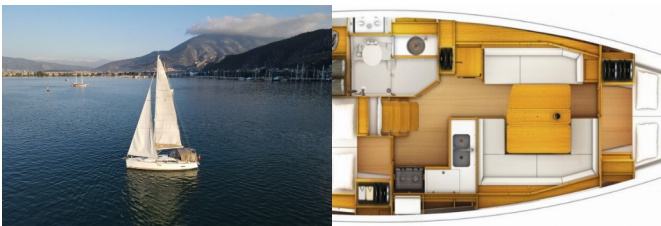

SUN ODYSSEY 379

Mitis (2015)

PRIMA SAILING
charter agency

VEMSA D.O.O. • Ozka Ulica 7 • 2310 Slovenska Bistrica • Slovenia

Phone: +386 41 767 155

E-mail: booking@prima-sailing.com

Web: prima-sailing.com

Charter Base	Ece Saray Marina Resort, Fethiye, Turkey
Yacht ID	6713
Charter Brand	Jeanneau
Name	Mitis
Year	2015
Length	11.34 M
Cabins	2
Berths	4 + 1
Head/Shower	1

COMFORT: Bed linen

DECK: Anchor with chain, Bimini top, Cockpit light, Cockpit/stern, outside shower, Electric anchor windlass, Fenders, Floating rope, Gangway, Jerry cans for diesel, Round/globular fender, Spare anchor (Reserve, Auxiliary anchor), Sprayhood, Teak cockpit, Water hose

ENTERTAINMENT: Sound System, Underwater lights

GALLEY: Gas bottles, Gas cookers, Kitchen utensils (Galley equipment, cutlery), Oven, Refrigerator

NAVIGATION: Autopilot, Binoculars, Bow thruster, Compass, GPS chart plotter - cockpit, Nautical charts, Navigation set, Navigation/position Lights, Wind/speed/depth instruments

SAFETY: Automatic Inflatable Life Jacket, Distress flare box, Emergency tiller, Fire blanket, Fire extinguisher, First aid kit, Fog horn, Horseshoe lifebuoy, Life belts (Safety harness), Life jackets, Liferaft, VHF radio

SAILS: Electric winch

YACHT ELECTRICS: Air Conditioning, Bilge pump - Electric, Heating, Inverter, Shore connection 220 V, Shore power cable, Solar panels