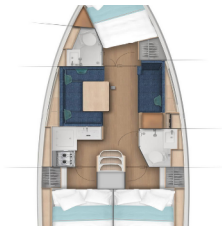

SUN ODYSSEY 380

Ethra (2022)

PRIMA SAILING
charter agency

VEMSA D.O.O. • Ozka Ulica 7 • 2310 Slovenska Bistrica • Slovenia

Phone: +386 41 767 155

E-mail: booking@prima-sailing.com

Web: prima-sailing.com

Charter Base	Kos, Kos Marina, Greece
Yacht ID	6399
Charter Brand	Jeanneau
Name	Ethra
Year	2022
Length	11.22 M
Cabins	3
Berths	6 + 2
Head/Shower	2

COMFORT: Cockpit cushions

DECK: Bimini top, Dinghy, Electric anchor windlass, Outboard engine, Sprayhood, Teak cockpit

ENTERTAINMENT: Indoor speakers, Outdoor speakers

GALLEY: Hot water

INTERIOR: Convertible table in salon, Electric fans

NAVIGATION: Autopilot, Bow thruster, Echosounder/Depthsounder, GPS chart plotter - cockpit, Navigation (Nautical) charts and nautical guide , Pilot book, Speedometer (Speed log), Wind instrument/Anemometer

SAFETY: EPIRB-Distress radio beacons, VHF radio

SAILS: Lazy bag, Lazy jacks

YACHT ELECTRICS: 220V socket, Battery charger , Shore connection 220 V, Solar panels, USB sockets