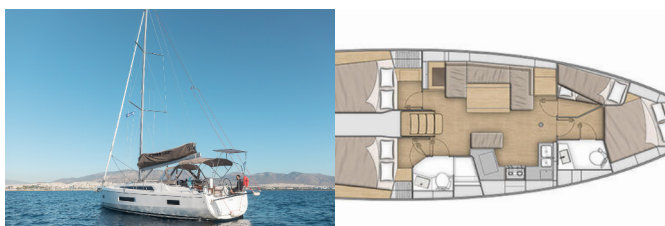

OCEANIS 40.1

Kos 40.3 (2021)

PRIMA SAILING
charter agency

VEMSA D.O.O. • Ozka Ulica 7 • 2310 Slovenska Bistrica • Slovenia

Phone: +386 41 767 155

E-mail: booking@prima-sailing.com

Web: prima-sailing.com

DECK: Bimini top, Sprayhood

ENTERTAINMENT: Bluetooth player, USB

NAVIGATION: Autopilot, Bow thruster, Electronic sea charts,
GPS chart plotter - cockpit

SAILS: Lazy bag, Lazy jacks

YACHT ELECTRICS: Heating, Solar panels

Charter Base	Marina Lefkas, Greece
Yacht ID	6132
Charter Brand	Bénéteau
Name	Kos 40.3
Year	2021
Length	12.87 M
Cabins	4
Berths	8
Head/Shower	2