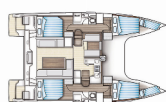

COMFORT: Bed linen, Towels

ENTERTAINMENT: Fins, Mask and snorkel, Stand up paddle (SUP)

YACHT ELECTRICS: Generator, Solar panels, Watermaker - desalinator

Charter Base La Balise Marina, Mauritius, Mauritius

Yacht ID 5990

Charter Brand Nautitech Rochefort

Name Sea Spirit

Year 2019

Length 11.98 M

Cabins 4

Berths 8

Head/Shower 2