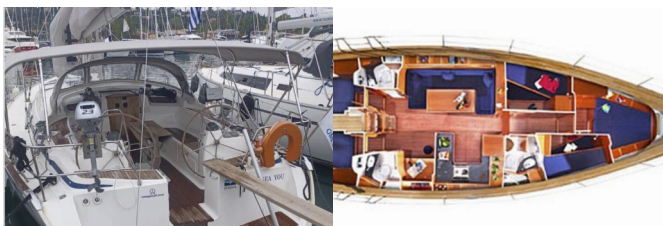

BAVARIA 51 CRUISER

Sea You (2010)

PRIMA SAILING
charter agency

VEMSA D.O.O. • Ozka Ulica 7 • 2310 Slovenska Bistrica • Slovenia

Phone: +386 41 767 155

E-mail: booking@prima-sailing.com

Web: prima-sailing.com

Charter Base	Gouvia Marina, Greece
Yacht ID	5811
Charter Brand	Bavaria Yachtbau
Name	Sea You
Year	2010
Length	14.99 M
Cabins	5
Berths	10
Head/Shower	3

COMFORT: Bed linen, Towels

DECK: Bimini top, Bosun's chair (Safe seat) (boatswain's chair), Cockpit table, Cockpit/stern, outside shower, Dinghy, Electric anchor windlass, Gangway, Main anchor, Main Deck Compass, Outboard engine, Sprayhood, Swimming ladder

ENTERTAINMENT: Diving mask, Outdoor speakers, Radio CD mp3 player

GALLEY: Gas bottles, Hot water, Ice box, Kitchen utensils (Galley equipment, cutlery), Oven, Refrigerator, Stove

INTERIOR: Barometer, Clock

NAVIGATION: Autopilot, Binoculars, Bow thruster, Echosounder/Depthsounder, Electronic sea charts, GPS, GPS chart plotter, Hand bearing compass, Harbour guides, List of lights, Navigation/position Lights, Pilot book, Wind instrument/Anemometer, Windex

SAFETY: Black Water Tank, Distress flare box, Emergency tiller, EPIRB-Distress radio beacons, First aid kit, Flags QNC, Floating light, Horseshoe lifebuoy, Inflatable life raft, Life belts (Safety harness), Life jackets, Repair kit, Set of tools, Torch, VHF radio

YACHT ELECTRICS: Battery charger, Bilge pump - Electric, Plug 220V, 12 V