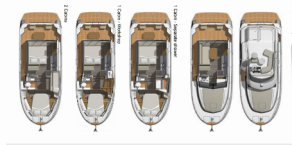

SWIFT TRAWLER 30

Oasiss (2019)

PRIMA SAILING
charter agency

VEMSA D.O.O. • Ozka Ulica 7 • 2310 Slovenska Bistrica • Slovenia

Phone: +386 41 767 155

E-mail: booking@prima-sailing.com

Web: prima-sailing.com

Charter Base	Lučica Vinkuran, Croatia
Yacht ID	5664
Charter Brand	Bénéteau
Name	Oasiss
Year	2019
Length	10.39 M
Cabins	2
Berths	4 + 2
Head/Shower	1

COMFORT: Extra bedlinen, Sunshades

DECK: Bathing platform, Bilge pump - Mechanic, Bimini top, Cockpit/stern, outside shower, Dinghy, Electric anchor windlass, Fenders, Flybridge, Outboard engine, Teak cockpit

ENTERTAINMENT: TV, Wi-Fi Internet

GALLEY: Coffee machine, Freezer, Gas cookers, Kitchen utensils (Galley equipment, cutlery), Oven, Refrigerator, Sink

INTERIOR: Electric toilet

NAVIGATION: Autopilot, Binoculars, Bow thruster, Compass, Complete navigation equipment, GPS chart plotter, Nautical charts

SAFETY: Fire extinguisher, First aid kit, Life belts (Safety harness), Life jackets, VHF radio

YACHT ELECTRICS: Air Conditioning, Bilge pump - Electric, Generator, Shore power cable