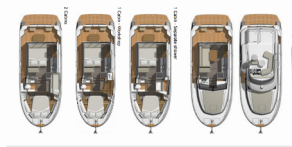

SWIFT TRAWLER 30

Oasiss (2019)

PRIMA SAILING
charter agency

VEMSA D.O.O. • Ozka Ulica 7 • 2310 Slovenska Bistrica • Slovenia

Phone: +386 41 767 155

E-mail: booking@prima-sailing.com

Web: prima-sailing.com

Charter Base	Lučica Vinkuran, Croatia
Yacht ID	5664
Charter Brand	Bénéteau
Name	Oasiss
Year	2019
Length	10.39 M
Cabins	2
Berths	4 + 2
Head/Shower	1

COMFORT: Extra bedlinen, Sunshades

DECK: Bathing platform, Bilge pump - Mechanic, Bimini top, Cockpit/stern, outside shower, Dinghy, Electric anchor windlass, Fenders, Flybridge, Outboard engine, Teak cockpit

ENTERTAINMENT: TV, Wi-Fi Internet

GALLEY: Coffee machine, Freezer, Gas cookers, Kitchen utensils (Galley equipment, cutlery), Oven, Refrigerator, Sink

INTERIOR: Electric toilet

NAVIGATION: Autopilot, Binoculars, Bow thruster, Compass, Complete navigation equipment, GPS chart plotter, Nautical charts

SAFETY: Fire extinguisher , First aid kit , Life belts (Safety harness), Life jackets, VHF radio

YACHT ELECTRICS: Air Conditioning, Bilge pump - Electric, Generator, Shore power cable