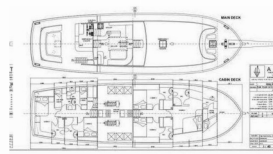

SAINT LUCA

Saint Luca (2019)

PRIMA SAILING
charter agency

VEMSA D.O.O. • Ozka Ulica 7 • 2310 Slovenska Bistrica • Slovenia

Phone: +386 41 767 155

E-mail: booking@prima-sailing.com

Web: prima-sailing.com

COMFORT: Beach towel, Bed linen, Sun mattresses, Towels

DECK: Cockpit/stern, outside shower, Tender

ENTERTAINMENT: Astronomical telescope, Board games, Canoe, Donut, Fishing equipment, Fusion radio, Jet Ski, LCD TV, Mask and snorkel, Paddle board, Water skis, Wellness massage, Wi-Fi Internet

INTERIOR: Hair dryer, Safe, Soap, Toilet paper

YACHT ELECTRICS: Air Conditioning, Generator, Plug 220V, 24 V

Charter Base	Marina Spinut, Croatia
Yacht ID	5646
Charter Brand	Custom Made
Name	Saint Luca
Year	2019
Length	29.00 M
Cabins	5
Berths	10
Head/Shower	5