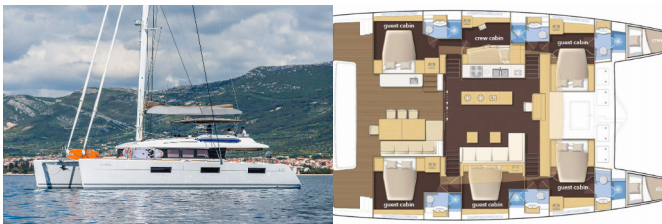

Web: [prima-sailing.com](http://prima-sailing.com)

<b>Charter Base</b>	Marina Kastela, Croatia
<b>Yacht ID</b>	5596
<b>Charter Brand</b>	Lagoon-Bénéteau
<b>Name</b>	Opal
<b>Year</b>	2017
<b>Length</b>	18.90 M
<b>Cabins</b>	5
<b>Berths</b>	10
<b>Head/Shower</b>	5

**COMFORT:** Bathrobe, Beach towel, Bed linen, Cockpit cushions, Towels

**DECK:** Bathing platform, Bimini top, Boat hook, Cockpit fridge, Compressor, Davit, Deck brush, Dinghy, Electric anchor windlass, Fenders, Flybridge, Fridge on flybridge, Fuel funnel, Gangway, Plastic bucket, RIB 4,6m with console + 60 HP outboard, Spare anchor (Reserve, Auxiliary anchor), Swimming ladder, Teak cockpit, Teak deck, Teak on flybridge, Water hose, Winch handles