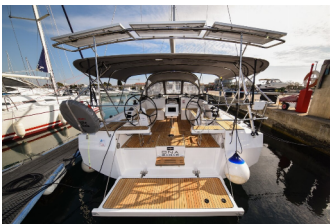

Web: [prima-sailing.com](http://prima-sailing.com)

|                      |                                |
|----------------------|--------------------------------|
| <b>Charter Base</b>  | D – Marin Borik Zadar, Croatia |
| <b>Yacht ID</b>      | 5450                           |
| <b>Charter Brand</b> | Bavaria Yachtbau               |
| <b>Name</b>          | Dna                            |
| <b>Year</b>          | 2023                           |
| <b>Length</b>        | 12.40 M                        |
| <b>Cabins</b>        | 3                              |
| <b>Berths</b>        | 6 + 2                          |
| <b>Head/Shower</b>   | 2                              |

**DECK:** Anchor, Bimini top, Boat hook, Cockpit/stern, outside shower, Deck brush, Dinghy, Electric anchor windlass, Fenders, Plastic bucket, Teak seats in cockpit

**ENTERTAINMENT:** Indoor speakers, Outdoor speakers, Radio, USB, Bluetooth, TV