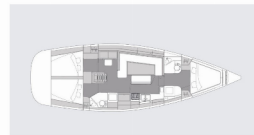

Charter Base Marina Tehnomont Veruda, Croatia

Yacht ID 5424

Charter Brand Elan Marine

Name Polaris

Year 2023

Length 13.51 M

Cabins 3

Berths 6 + 2

Head/Shower 2

ADDITIONAL: Flag

COMFORT: Bed linen, Blankets, Cockpit cushions, Pillows

DECK: Bathing platform, Bilge pump - Mechanic, Bimini top, Boat hook, Bosun's chair (Safe seat) (boatswain's chair), Cockpit fridge, Cockpit grill, Cockpit table, Cockpit/stern, outside shower, Deck brush, Dinghy, Dinghy (byboat) pump, Electric anchor windlass, Fenders, Gangway, Impeller, V-belt, oilfilter, Jerry cans for diesel, Main anchor, Mooring ropes , Plastic bucket, Round/globular fender, Sea/Storm drogue anchor, Side door for boarding, Spare anchor (Reserve, Auxiliary anchor), Sponge, Sprayhood, Spring line, Swimming ladder, Teak cockpit, Water hose, Winch handles

ENTERTAINMENT: Bluetooth player, FUSION sound system, mp3 player, Outdoor speakers, Underwater lights, USB

GALLEY: Gas bottles, Gas cookers, Hot water, Kitchen utensils (Galley equipment, cutlery), Oven, Refrigerator, Sink, Water pump

INTERIOR: Barometer, Clock, Clothes hangers, Inside shower, Yacht documents, Yacht keys

NAVIGATION: Autopilot, Binoculars, Bow thruster, Echosounder/Depthsounder, GPS chart plotter - cockpit, Hand bearing compass, Harbour guides, LED Navigation lights, Logge/Lot/Speed/Wind, Navigation (Nautical) charts and nautical guide , Navigation set, Radar reflector, Spyglass with bearing compass, Tridata, Wind instrument/Anemometer

SAFETY: Black Water Tank, Distress signals, Emergency tiller, Engine spare parts , Fire extinguisher , First aid kit , Flashlight, Fog horn, Life belts (Safety harness), Life buoy + Flashing light, Life jackets, Oars (Paddles), Set of tools , Thermal suit, VHF radio

YACHT ELECTRICS: Battery charger , Bilge pump - Electric, Heating, Plug 220V, 12 V, Service batteries, Shore connection 220 V, Solar panels, Start battery