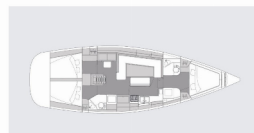

Charter Base Marina Tehnomont Veruda, Croatia

Yacht ID 5424

Charter Brand Elan Marine

Name Polaris

Year 2023

Length 13.51 M

Cabins 3

Berths 6 + 2

Head/Shower 2

ADDITIONAL: Flag

COMFORT: Bed linen, Blankets, Cockpit cushions, Pillows

DECK: Bathing platform, Bilge pump - Mechanic, Bimini top, Boat hook, Bosun's chair (Safe seat) (boatswain's chair), Cockpit fridge, Cockpit grill, Cockpit table, Cockpit/stern, outside shower, Deck brush, Dinghy, Dinghy (byboat) pump, Electric anchor windlass, Fenders, Gangway, Impeller, V-belt, oilfilter, Jerry cans for diesel, Main anchor, Mooring ropes , Plastic bucket, Round/globular fender, Sea/Storm drogue anchor, Side door for boarding, Spare anchor (Reserve, Auxiliary anchor), Sponge, Sprayhood, Spring line, Swimming ladder, Teak cockpit, Water hose, Winch handles

ENTERTAINMENT: Bluetooth player, FUSION sound system, mp3 player, Outdoor speakers, Underwater lights, USB

GALLEY: Gas bottles, Gas cookers, Hot water, Kitchen utensils (Galley equipment, cutlery), Oven, Refrigerator, Sink, Water pump

INTERIOR: Barometer, Clock, Clothes hangers, Inside shower, Yacht documents, Yacht keys

NAVIGATION: Autopilot, Binoculars, Bow thruster, Echosounder/Depthsounder, GPS chart plotter - cockpit, Hand bearing compass, Harbour guides, LED Navigation lights, Logge/Lot/Speed/Wind, Navigation (Nautical) charts and nautical guide , Navigation set, Radar reflector, Spyglass with bearing compass, Tridata, Wind instrument/Anemometer

SAFETY: Black Water Tank, Distress signals, Emergency tiller, Engine spare parts , Fire extinguisher , First aid kit , Flashlight, Fog horn, Life belts (Safety harness), Life buoy + Flashing light, Life jackets, Oars (Paddles), Set of tools , Thermal suit, VHF radio

YACHT ELECTRICS: Battery charger , Bilge pump - Electric, Heating, Plug 220V, 12 V, Service batteries, Shore connection 220 V, Solar panels, Start battery