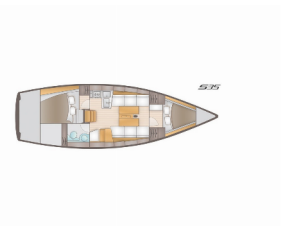

SALONA 35

Charly (2013)

PRIMA SAILING
charter agency

VEMSA D.O.O. • Ozka Ulica 7 • 2310 Slovenska Bistrica • Slovenia

Phone: +386 41 767 155

E-mail: booking@prima-sailing.com

Web: prima-sailing.com

Charter Base	Marina Kastela, Croatia
Yacht ID	5408
Charter Brand	AD Boats
Name	Charly
Year	2013
Length	10.40 M
Cabins	2
Berths	4 + 2
Head/Shower	1

DECK: Bilge pump - Mechanic, Cockpit table, Cockpit/stern, outside shower, Dinghy, Electric anchor windlass, Sprayhood, Sun tent/cover

ENTERTAINMENT: Radio CD player

GALLEY: Hot water, Refrigerator

NAVIGATION: Autopilot, Echosounder/Depthsounder, GPS chart plotter, Navigation (Nautical) charts and nautical guide

SAFETY: Black Water Tank, VHF radio

SAILS: Self tailing (manual) winch

YACHT ELECTRICS: 12V Socket, 220V socket, Battery charger, Bilge pump - Electric