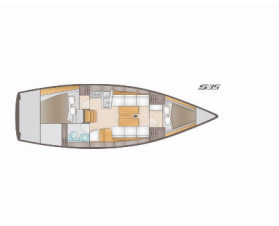

SALONA 35

Charly (2013)

PRIMA SAILING
charter agency

VEMSA D.O.O. • Ozka Ulica 7 • 2310 Slovenska Bistrica • Slovenia

Phone: +386 41 767 155

E-mail: booking@prima-sailing.com

Web: prima-sailing.com

Charter Base	Marina Kastela, Croatia
Yacht ID	5408
Charter Brand	AD Boats
Name	Charly
Year	2013
Length	10.40 M
Cabins	2
Berths	4 + 2
Head/Shower	1

DECK: Bilge pump - Mechanic, Cockpit table, Cockpit/stern, outside shower, Dinghy, Electric anchor windlass, Sprayhood, Sun tent/cover

ENTERTAINMENT: Radio CD player

GALLEY: Hot water, Refrigerator

NAVIGATION: Autopilot, Echosounder/Depthsounder, GPS chart plotter, Navigation (Nautical) charts and nautical guide

SAFETY: Black Water Tank, VHF radio

SAILS: Self tailing (manual) winch

YACHT ELECTRICS: 12V Socket, 220V socket, Battery charger, Bilge pump - Electric