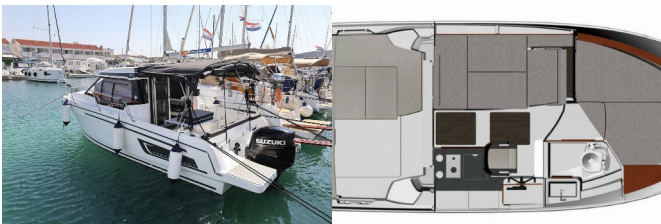

MERRY FISHER 795

Tena (2021)

PRIMA SAILING
charter agency

VEMSA D.O.O. • Ozka Ulica 7 • 2310 Slovenska Bistrica • Slovenia

Phone: +386 41 767 155

E-mail: booking@prima-sailing.com

Web: prima-sailing.com

Charter Base	Marina Pirovac, Croatia
Yacht ID	5262
Charter Brand	Jeanneau
Name	Tena
Year	2021
Length	7.95 M
Cabins	1
Berths	2 + 2
Head/Shower	1

COMFORT: Cockpit cushions

DECK: Anchor with chain, Bimini top, Cockpit table, Cockpit/stern, outside shower, Dinghy, Electric anchor windlass, Fenders, Main anchor, Mooring ropes, Swimming ladder

ENTERTAINMENT: Radio CD mp3 player + USB

GALLEY: Gas bottles, Kitchen utensils (Galley equipment, cutlery), Refrigerator, Stove

INTERIOR: Barometer

NAVIGATION: Bow thruster, Compass, Depthsounder, Divider, nautic chart, GPS chart plotter, Harbour guides, Navigation (Nautical) charts and nautical guide, Radar reflector

SAFETY: Black Water Tank, Fire extinguisher, First aid kit, Flashlight, Fog horn, Horseshoe lifebuoy, Set of tools, Signal rockets and torches, Torch, VHF radio, Wire (shroud) cutter

YACHT ELECTRICS: Heating, Inverter, Solar panels