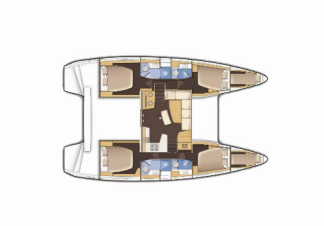

Web: [prima-sailing.com](http://prima-sailing.com)

<b>Charter Base</b>	Volos, Greece
<b>Yacht ID</b>	5243
<b>Charter Brand</b>	Lagoon-Bénéteau
<b>Name</b>	White Pearl
<b>Year</b>	2022
<b>Length</b>	12.80 M
<b>Cabins</b>	4 + 2
<b>Berths</b>	8 + 2
<b>Head/Shower</b>	4 + 1

**COMFORT:** Cockpit cushions

**DECK:** Bimini top, Dinghy with outboard engine, Gangway, Sprayhood

**ENTERTAINMENT:** Radio

**INTERIOR:** Electric toilet

**NAVIGATION:** Autopilot, GPS chart plotter - cockpit