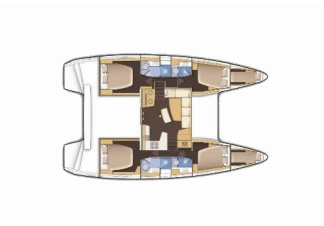

LAGOON 42

White Pearl (2022)

PRIMA SAILING
charter agency

VEMSA D.O.O. • Ozka Ulica 7 • 2310 Slovenska Bistrica • Slovenia

Phone: +386 41 767 155

E-mail: booking@prima-sailing.com

Web: prima-sailing.com

Charter Base	Volos, Greece
Yacht ID	5243
Charter Brand	Lagoon-Bénéteau
Name	White Pearl
Year	2022
Length	12.80 M
Cabins	4 + 2
Berths	8 + 2
Head/Shower	4 + 1

COMFORT: Cockpit cushions

DECK: Bimini top, Dinghy with outboard engine, Gangway, Sprayhood

ENTERTAINMENT: Radio

INTERIOR: Electric toilet

NAVIGATION: Autopilot, GPS chart plotter - cockpit

SAILS: Electric winch