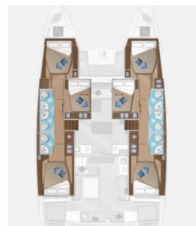

LAGOON 50

Shadow (2021)

PRIMA SAILING
charter agency

VEMSA D.O.O. • Ozka Ulica 7 • 2310 Slovenska Bistrica • Slovenia

Phone: +386 41 767 155

E-mail: booking@prima-sailing.com

Web: prima-sailing.com

Charter Base	Marina Dalmacija, Croatia
Yacht ID	5181
Charter Brand	Lagoon-Bénéteau
Name	Shadow
Year	2021
Length	14.75 M
Cabins	6 + 1
Berths	12 + 1 + 1
Head/Shower	6

COMFORT: Cockpit cushions, Towels

DECK: Bathing platform, Bimini top, Cockpit fridge, Dinghy with outboard engine, Flybridge, Flybridge camera, Swimming ladder, Teak cockpit

ENTERTAINMENT: Fusion radio, Outdoor speakers, TV, Wi-Fi Internet

GALLEY: Freezer, Refrigerator

INTERIOR: Electric fans, Electric fans in cabins, Electric toilet

NAVIGATION: Autopilot, Complete navigation equipment, GPS chart plotter, Log, Speed, Depth- echo sounder, Navigation set, Wind instrument/Anemometer

SAFETY: VHF radio

SAILS: Electric winch, Lazy bag

YACHT ELECTRICS: Air Conditioning, Generator, Inverter, USB sockets, Watermaker - desalinator